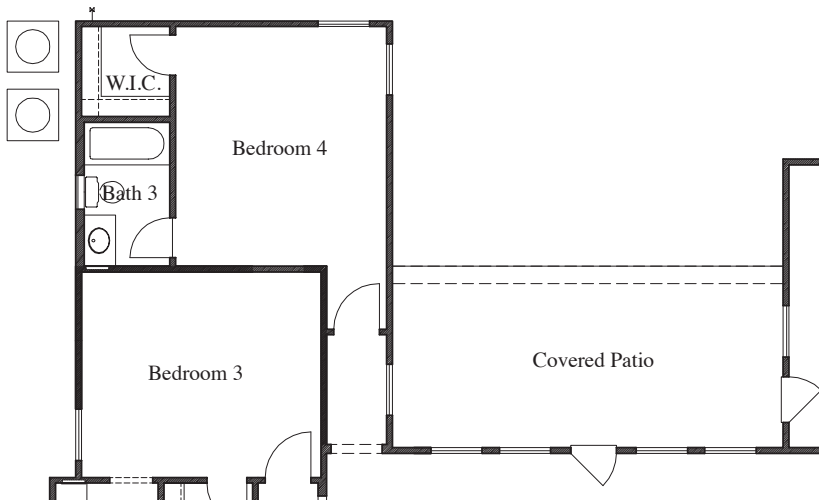

TEXAS HOMES

Texas Built • Texas Owned • Texas Proud

POTRANCO ACRES

Plan 3245 • 3,245 square feet

TEXAS HOMES

Texas Built • Texas Owned • Texas Proud

TEXAS-HOMES.COM

Actual room dimensions may vary. See a sales counselor for more information. Rev. 06/15/21

POTRANCO ACRES

Plan 3245 • Options

Double Doors at Front Porch

8' Accordion Door at Great Room

8' Accordion Door at Game Room

Cabinets at Laundry

Mudset Shower with Seat & Niche at Bath 2

Mudset Shower with Seat & Niche at Bath 3

Linen at Master Bedroom

Coat Storage at Mud Room

Drop-In Tub with Large Mudset Shower with Seat & Niche at Master Bath

Large Mudset Shower with Seat & Niche at Master Bath

Bedroom 4 with Bath 3

TEXAS-HOMES.COM