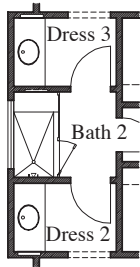

POTRANCO ACRES

Plan 3245 • Options

Double Doors at Front Porch

8' Accordion Door at Great Room

8' Accordion Door at Game Room

Cabinets at Laundry

Mudset Shower with Seat & Niche at Bath 2

Mudset Shower with Seat & Niche at Bath 3

Linen at Master Bedroom

Coat Storage at Mud Room

Drop-In Tub with Large Mudset Shower with Seat & Niche at Master Bath

Large Mudset Shower with Seat & Niche at Master Bath

Bedroom 4 with Bath 3

TEXAS-HOMES.COM