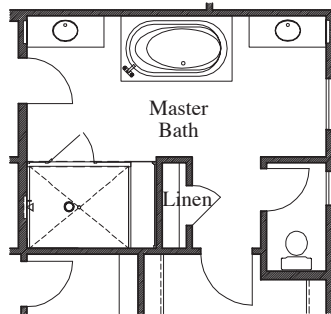

TEXAS HOMES

Texas Built • Texas Owned • Texas Proud

POTRANCO ACRES

Plan 3245 • 3,245 square feet

TEXAS HOMES

Texas Built • Texas Owned • Texas Proud

TEXAS-HOMES.COM

Actual room dimensions may vary. See a sales counselor for more information. Rev. 06/15/21

POTRANCO ACRES

Plan 3245 • Options

Double Doors at Front Porch

8' Accordion Door at Great Room

8' Accordion Door at Game Room

Cabinets at Laundry

Mudset Shower with Seat & Niche at Bath 2

Mudset Shower with Seat & Niche at Bath 3

Linen at Master Bedroom

Coat Storage at Mud Room

Drop-In Tub with Large Mudset Shower with Seat & Niche at Master Bath

Large Mudset Shower with Seat & Niche at Master Bath

Bedroom 4 with Bath 3

TEXAS-HOMES.COM