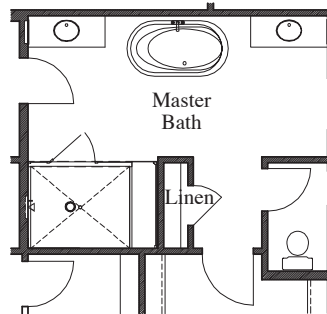

TEXAS HOMES

Texas Built • Texas Owned • Texas Proud

POTRANCO ACRES

Plan 3245 • 3,245 square feet

TEXAS HOMES

Texas Built • Texas Owned • Texas Proud

TEXAS-HOMES.COM

Actual room dimensions may vary. See a sales counselor for more information. Rev. 06/15/21

POTRANCO ACRES

Plan 3245 • Options

Double Doors at Front Porch

8' Accordion Door at Great Room

8' Accordion Door at Game Room

Cabinets at Laundry

Mudset Shower with Seat & Niche at Bath 2

Mudset Shower with Seat & Niche at Bath 3

Linen at Master Bedroom

Coat Storage at Mud Room

Drop-In Tub with Large Mudset Shower with Seat & Niche at Master Bath

Large Mudset Shower with Seat & Niche at Master Bath

Bedroom 4 with Bath 3

TEXAS-HOMES.COM