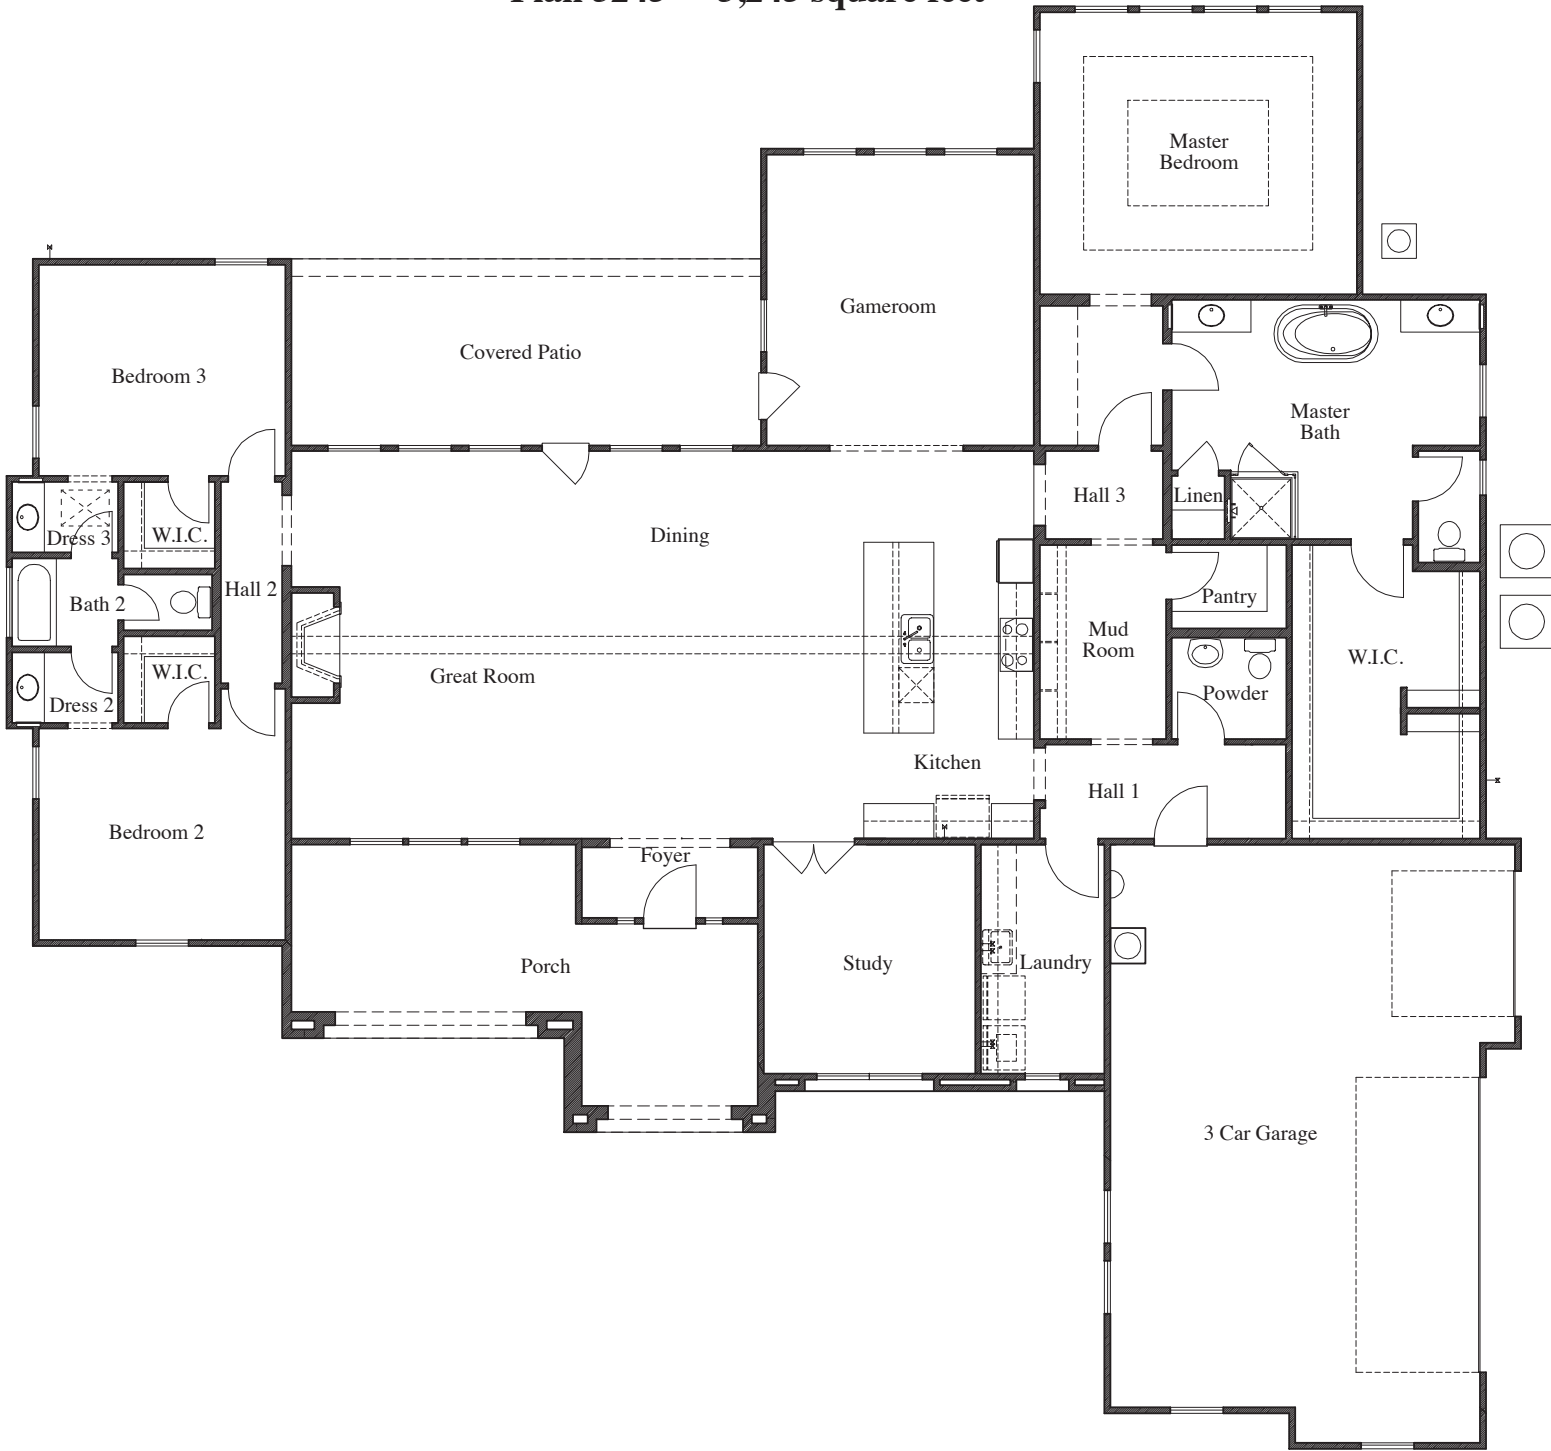

POTRANCO ACRES

Plan 3245 • 3,245 square feet

ELEVATION A

ELEVATION B

ELEVATION C

ELEVATION D

TEXAS-HOMES.COM

These are artist renderings and actual elevation detailing are subject to change.
Refer to Sales Counselor and review actual blueprint. Rev. 07/06/21

TEXAS HOMES

Texas Built • Texas Owned • Texas Proud

POTRANCO ACRES

Plan 3245 • 3,245 square feet

TEXAS HOMES

Texas Built • Texas Owned • Texas Proud

TEXAS-HOMES.COM

Actual room dimensions may vary. See a sales counselor for more information. Rev. 06/15/21

POTRANCO ACRES

Plan 3245 • Options

Double Doors at Front Porch

8' Accordion Door at Great Room

8' Accordion Door at Game Room

Cabinets at Laundry

Mudset Shower with Seat & Niche at Bath 2

Mudset Shower with Seat & Niche at Bath 3

Linen at Master Bedroom

Coat Storage at Mud Room

Drop-In Tub with Large Mudset Shower with Seat & Niche at Master Bath

Large Mudset Shower with Seat & Niche at Master Bath

Bedroom 4 with Bath 3

TEXAS-HOMES.COM