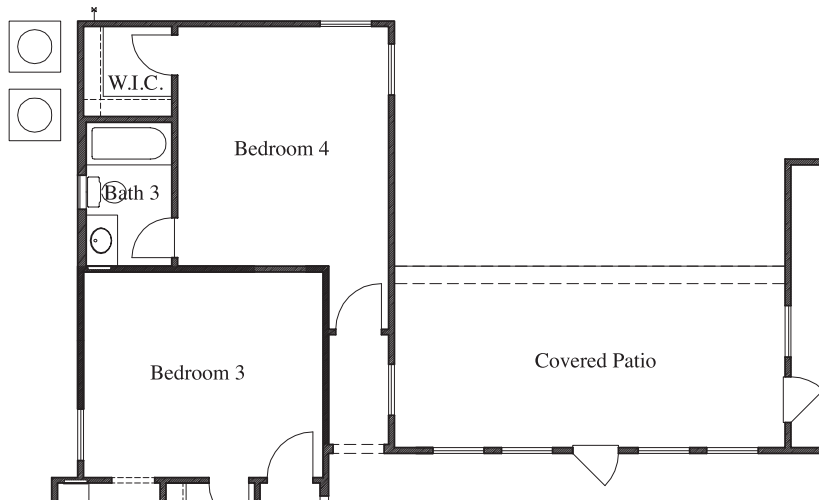

**LEGEND
PARK
Plan 3245 • Options**

Double Doors at Front Porch

*8' Accordion Door
at Great Room*

*8' Accordion Door
at Game Room*

Cabinets at Laundry

*Mudset Shower with
Seat & Niche at Bath 2*

*Mudset Shower with
Seat & Niche at Bath 3*

*Linen at Master
Bedroom*

*Coat Storage at
Mud Room*

*Drop-In Tub with Large Mudset Shower
with Seat & Niche at Master Bath*

*Large Mudset Shower with
Seat & Niche at Master Bath*

Bedroom 4 with Bath 3