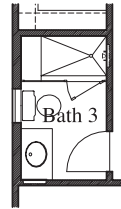

TEXAS HOMES

Texas Built • Texas Owned • Texas Proud

LEGEND PARK

Plan 3245 • 3,245 square feet

TEXAS HOMES

Texas Built • Texas Owned • Texas Proud

TEXAS-HOMES.COM

Actual room dimensions may vary. See a sales counselor for more information. Rev. 06/09/23

**LEGEND
PARK
Plan 3245 • Options**

Double Doors at Front Porch

*8' Accordion Door
at Great Room*

*8' Accordion Door
at Game Room*

Cabinets at Laundry

*Mudset Shower with
Seat & Niche at Bath 2*

*Mudset Shower with
Seat & Niche at Bath 3*

*Linen at Master
Bedroom*

*Coat Storage at
Mud Room*

*Drop-In Tub with Large Mudset Shower
with Seat & Niche at Master Bath*

*Large Mudset Shower with
Seat & Niche at Master Bath*

Bedroom 4 with Bath 3