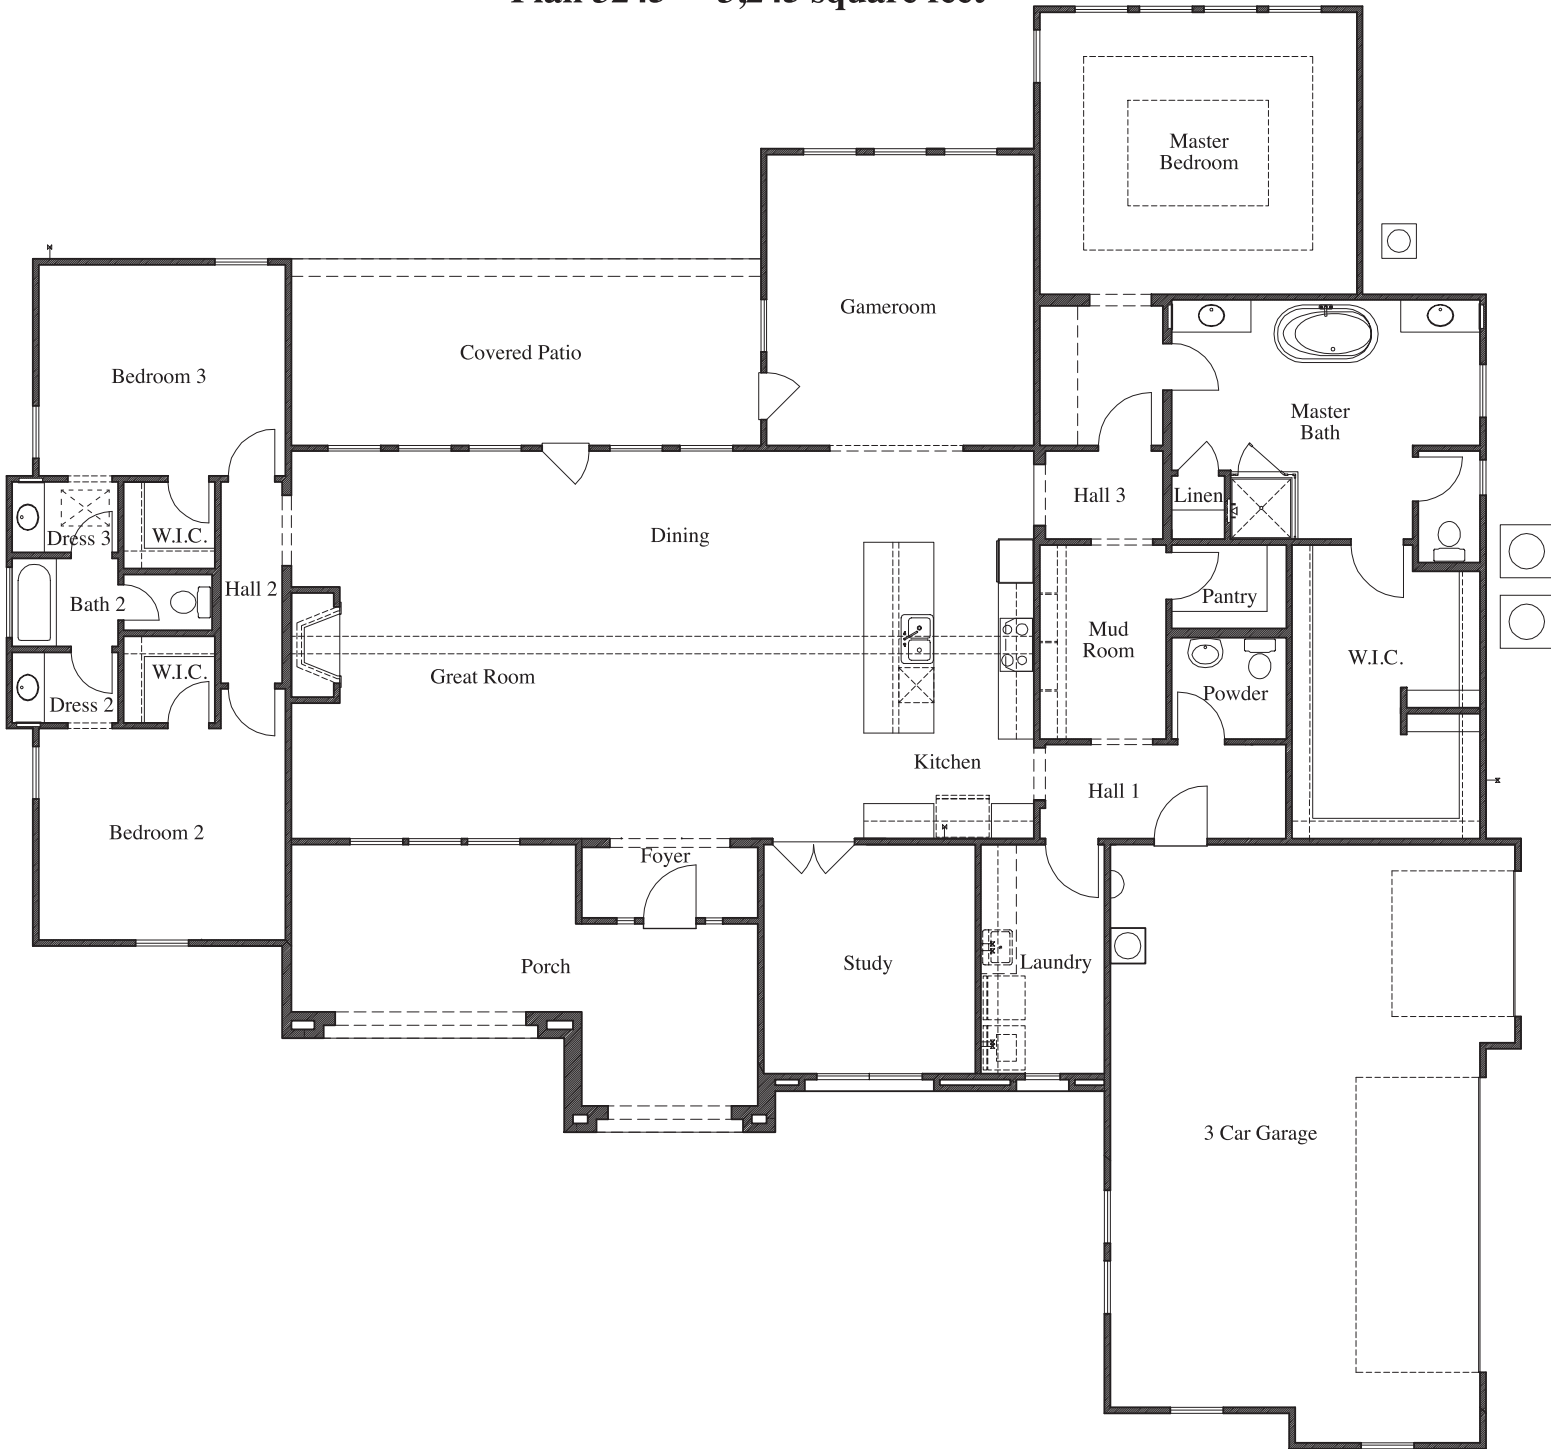

TEXAS HOMES

Texas Built • Texas Owned • Texas Proud

LEGEND PARK

Plan 3245 • 3,245 square feet

ELEVATION D

ELEVATION E

TEXAS-HOMES.COM

*These are artist renderings and actual elevation detailing are subject to change.
Refer to Sales Counselor and review actual blueprint. Rev. 06/09/23*

TEXAS HOMES

Texas Built • Texas Owned • Texas Proud

LEGEND PARK

Plan 3245 • 3,245 square feet

TEXAS HOMES

Texas Built • Texas Owned • Texas Proud

TEXAS-HOMES.COM

Actual room dimensions may vary. See a sales counselor for more information. Rev. 06/09/23

**LEGEND
PARK
Plan 3245 • Options**

Double Doors at Front Porch

*8' Accordion Door
at Great Room*

*8' Accordion Door
at Game Room*

Cabinets at Laundry

*Mudset Shower with
Seat & Niche at Bath 2*

*Mudset Shower with
Seat & Niche at Bath 3*

*Linen at Master
Bedroom*

*Coat Storage at
Mud Room*

*Drop-In Tub with Large Mudset Shower
with Seat & Niche at Master Bath*

*Large Mudset Shower with
Seat & Niche at Master Bath*

Bedroom 4 with Bath 3