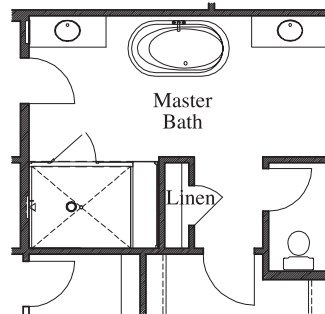

TEXAS HOMES

Texas Built • Texas Owned • Texas Proud

LEGEND PARK

Plan 3245 • 3,245 square feet

TEXAS HOMES

Texas Built • Texas Owned • Texas Proud

TEXAS-HOMES.COM

Actual room dimensions may vary. See a sales counselor for more information. Rev. 06/09/23

**LEGEND
PARK
Plan 3245 • Options**

Double Doors at Front Porch

*8' Accordion Door
at Great Room*

*8' Accordion Door
at Game Room*

Cabinets at Laundry

*Mudset Shower with
Seat & Niche at Bath 2*

*Mudset Shower with
Seat & Niche at Bath 3*

*Linen at Master
Bedroom*

*Coat Storage at
Mud Room*

*Drop-In Tub with Large Mudset Shower
with Seat & Niche at Master Bath*

*Large Mudset Shower with
Seat & Niche at Master Bath*

Bedroom 4 with Bath 3