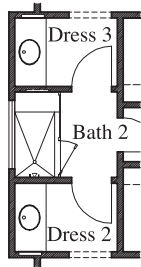

**LEGEND
PARK
Plan 3245 • Options**

Double Doors at Front Porch

*8' Accordion Door
at Great Room*

*8' Accordion Door
at Game Room*

Cabinets at Laundry

*Mudset Shower with
Seat & Niche at Bath 2*

*Mudset Shower with
Seat & Niche at Bath 3*

*Linen at Master
Bedroom*

*Coat Storage at
Mud Room*

*Drop-In Tub with Large Mudset Shower
with Seat & Niche at Master Bath*

*Large Mudset Shower with
Seat & Niche at Master Bath*

Bedroom 4 with Bath 3