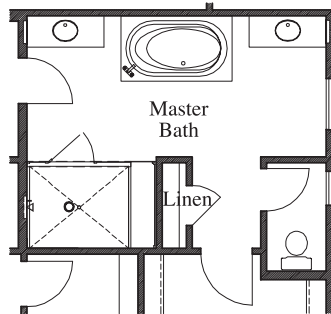

TEXAS HOMES

Texas Built • Texas Owned • Texas Proud

LEGEND PARK

Plan 3245 • 3,245 square feet

TEXAS HOMES

Texas Built • Texas Owned • Texas Proud

TEXAS-HOMES.COM

Actual room dimensions may vary. See a sales counselor for more information. Rev. 06/09/23

**LEGEND
PARK
Plan 3245 • Options**

Double Doors at Front Porch

*8' Accordion Door
at Great Room*

*8' Accordion Door
at Game Room*

Cabinets at Laundry

*Mudset Shower with
Seat & Niche at Bath 2*

*Mudset Shower with
Seat & Niche at Bath 3*

*Linen at Master
Bedroom*

*Coat Storage at
Mud Room*

*Drop-In Tub with Large Mudset Shower
with Seat & Niche at Master Bath*

*Large Mudset Shower with
Seat & Niche at Master Bath*

Bedroom 4 with Bath 3