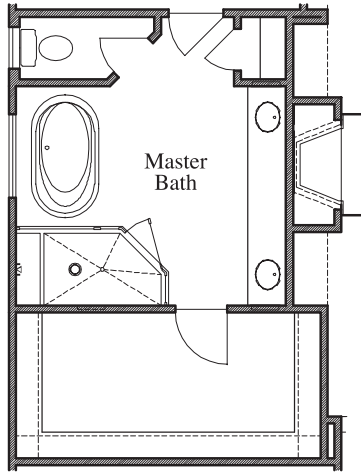

POTRANCO ACRES

Plan 2568 • 2,568 square feet

ELEVATION A

ELEVATION B

ELEVATION C

TEXAS-HOMES.COM

These are artist renderings and actual elevation detailing are subject to change.  
Refer to Sales Counselor and review actual blueprint. Rev. 12/22/22

TEXAS HOMES

Texas Built • Texas Owned • Texas Proud

POTRANCO ACRES

**Plan 2568 • 2,568 square feet**

**TEXAS HOMES**

Texas Built • Texas Owned • Texas Proud

[TEXAS-HOMES.COM](http://TEXAS-HOMES.COM)

Actual room dimensions may vary. See a sales counselor for more information. Rev. 12/22/22

POTRANCO ACRES

**Plan 2568 • Options**

*Large Mudset Shower  
at Master Bath*

*Mudset Shower with  
Seat & Niche at Bath 2*

*Bedroom 4 at Study*

**TEXAS-HOMES.COM**

*Actual room dimensions may vary. See a sales counselor for more information. Rev. 12/22/22*