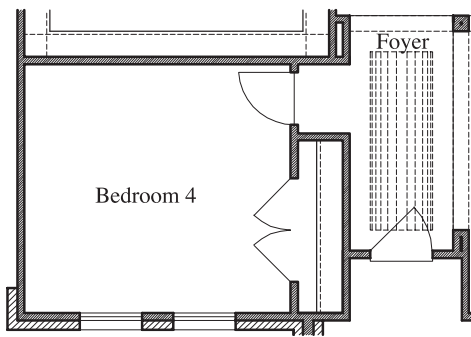

TEXAS HOMES

Texas Built • Texas Owned • Texas Proud

POTRANCO ACRES

**Plan 2568 • 2,568 square feet**

**TEXAS HOMES**

Texas Built • Texas Owned • Texas Proud

[TEXAS-HOMES.COM](http://TEXAS-HOMES.COM)

Actual room dimensions may vary. See a sales counselor for more information. Rev. 12/22/22

POTRANCO ACRES

**Plan 2568 • Options**

*Large Mudset Shower  
at Master Bath*

*Mudset Shower with  
Seat & Niche at Bath 2*

*Bedroom 4 at Study*

**TEXAS-HOMES.COM**

*Actual room dimensions may vary. See a sales counselor for more information. Rev. 12/22/22*