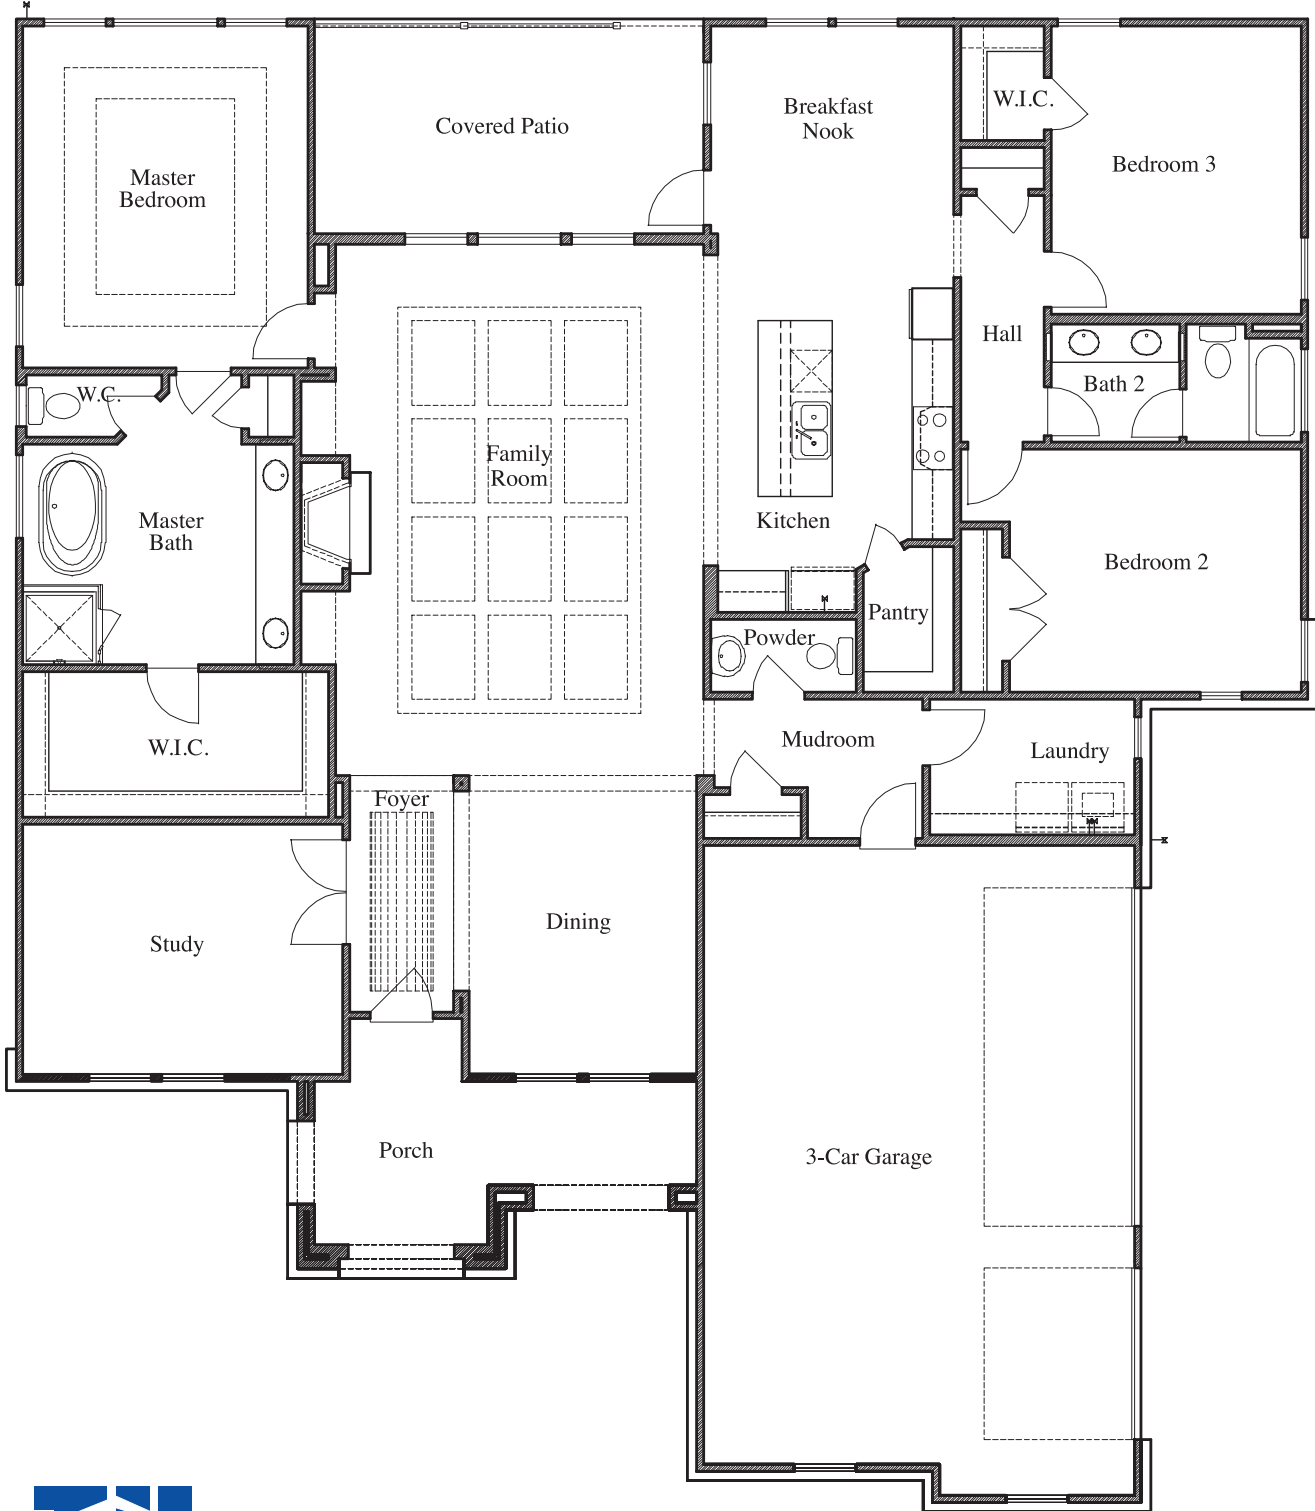

POTRANCO ACRES

Plan 2568 • 2,568 square feet

ELEVATION A

ELEVATION B

ELEVATION C

TEXAS-HOMES.COM

These are artist renderings and actual elevation detailing are subject to change.  
Refer to Sales Counselor and review actual blueprint. Rev. 12/22/22

TEXAS HOMES

Texas Built • Texas Owned • Texas Proud

POTRANCO ACRES

**Plan 2568 • 2,568 square feet**

**TEXAS HOMES**

Texas Built • Texas Owned • Texas Proud

[TEXAS-HOMES.COM](http://TEXAS-HOMES.COM)

Actual room dimensions may vary. See a sales counselor for more information. Rev. 12/22/22

POTRANCO ACRES

**Plan 2568 • Options**

*Large Mudset Shower  
at Master Bath*

*Mudset Shower with  
Seat & Niche at Bath 2*

*Bedroom 4 at Study*

**TEXAS-HOMES.COM**

*Actual room dimensions may vary. See a sales counselor for more information. Rev. 12/22/22*