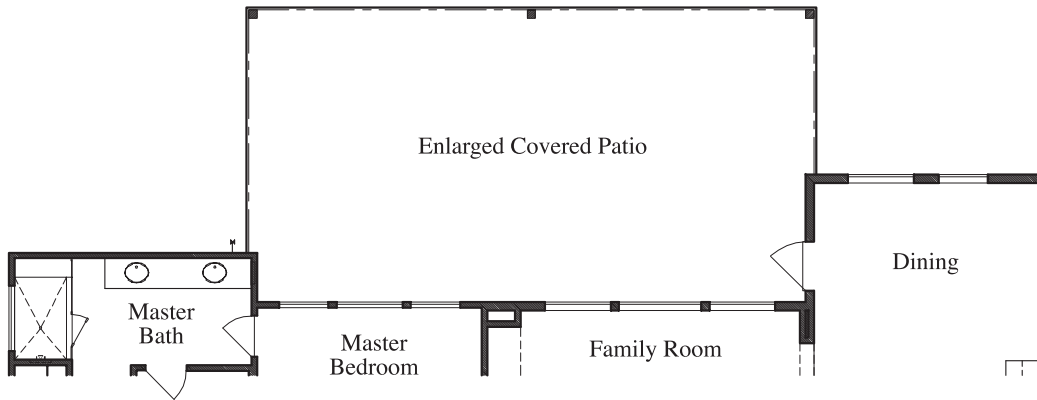

TEXAS HOMES

Texas Built • Texas Owned • Texas Proud

PRADERA RIDGE

Plan 2308 • 2,308 square feet

TEXAS-HOMES.COM

Actual room dimensions may vary. See a sales counselor for more information. Rev. 09.01.23

TEXAS HOMES

Texas Built • Texas Owned • Texas Proud

PRADERA RIDGE

Plan 2308 • Options

Enlarged Covered Patio

42" x 42" Mudset Shower with Stand-Alone Tub at Master Bath

Mudset Shower with Seat & Niche at Bath 2

Cabinets at Laundry