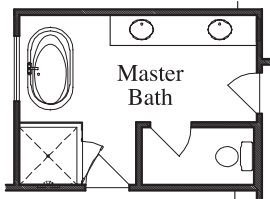

Texas Built • Texas Owned • Texas Proud

PRADERA RIDGE

Plan 2308 • Options

Enlarged Covered Patio

42" x 42" Mudset Shower with Stand-Alone Tub at Master Bath

Mudset Shower with Seat & Niche at Bath 2

Cabinets at Laundry