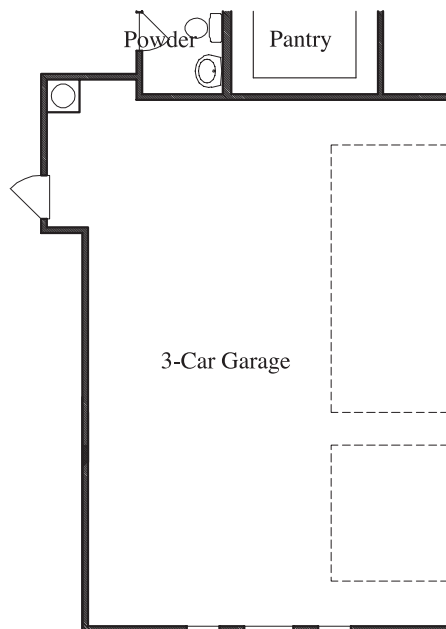

Texas Built • Texas Owned • Texas Proud

PRADERA RIDGE

Plan 2308 • Options

Enlarged Covered Patio

42" x 42" Mudset Shower with Stand-Alone Tub at Master Bath

Mudset Shower with Seat & Niche at Bath 2

Cabinets at Laundry