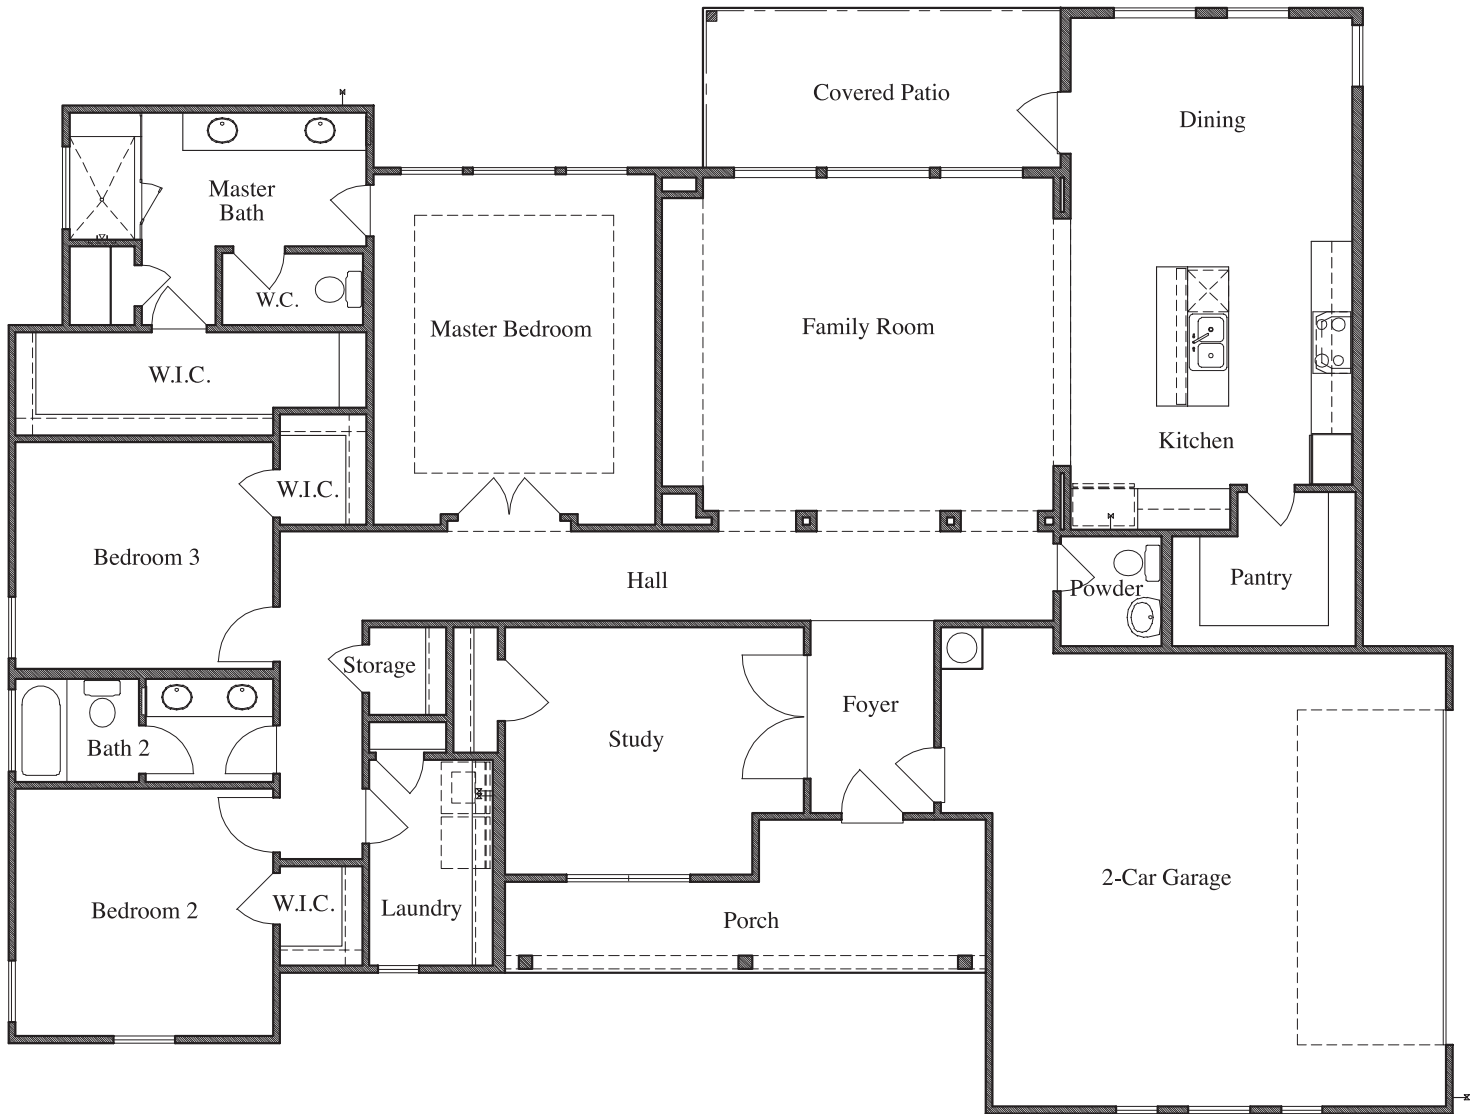

PRADERA RIDGE

Plan 2308 • 2,308 square feet

ELEVATION A

ELEVATION B

ELEVATION C

ELEVATION D

TEXAS-HOMES.COM

*These are artist renderings and actual elevation detailing are subject to change.
Refer to Sales Counselor and review actual blueprint. Rev. 06.09.23*

TEXAS HOMES

Texas Built • Texas Owned • Texas Proud

PRADERA RIDGE

Plan 2308 • 2,308 square feet

TEXAS-HOMES.COM

Actual room dimensions may vary. See a sales counselor for more information. Rev. 09.01.23

TEXAS HOMES

Texas Built • Texas Owned • Texas Proud

PRADERA RIDGE

Plan 2308 • Options

Enlarged Covered Patio

42" x 42" Mudset Shower with Stand-Alone Tub at Master Bath

Mudset Shower with Seat & Niche at Bath 2

Cabinets at Laundry

3-Car Garage

Fireplace at Family Room