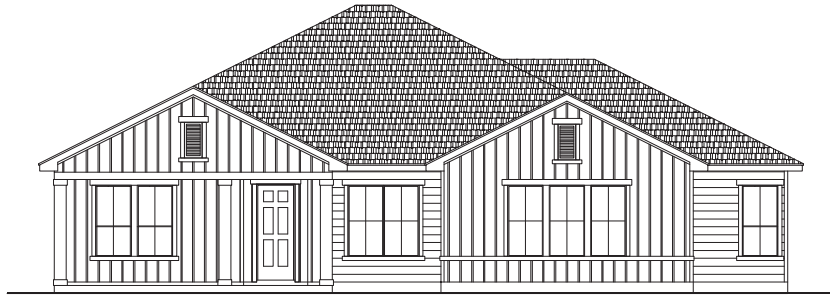

PRADERA RIDGE

Plan 2569 • 2,569 square feet

ELEVATION A

ELEVATION B

ELEVATION C

ELEVATION D

TEXAS-HOMES.COM

*These are artist renderings and actual elevation detailing are subject to change.
Refer to Sales Counselor and review actual blueprint. Rev. 02.17.23*

TEXAS HOMES

Texas Built • Texas Owned • Texas Proud

PRADERA RIDGE

Plan 2569 • 2,569 square feet

TEXAS-HOMES.COM

Actual room dimensions may vary. See a sales counselor for more information. Rev. 02.17.23

TEXAS HOMES

Texas Built • Texas Owned • Texas Proud

PRADERA RIDGE

Plan 2569 • Options

Enlarged Covered Patio

42" x 42" Mudset Shower with Stand-Alone Tub at Master Bath

Large Mudset Shower with Stand-Alone Tub at Master Bath