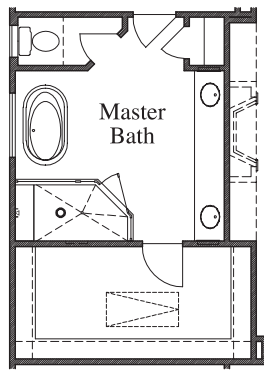

PRADERA RIDGE

Plan 2569 • 2,569 square feet

ELEVATION A

ELEVATION B

ELEVATION C

ELEVATION D

TEXAS-HOMES.COM

*These are artist renderings and actual elevation detailing are subject to change.
Refer to Sales Counselor and review actual blueprint. Rev. 02.17.23*

TEXAS HOMES

Texas Built • Texas Owned • Texas Proud

PRADERA RIDGE

Plan 2569 • 2,569 square feet

TEXAS-HOMES.COM

Actual room dimensions may vary. See a sales counselor for more information. Rev. 02.17.23

TEXAS HOMES

Texas Built • Texas Owned • Texas Proud

PRADERA RIDGE

Plan 2569 • Options

Enlarged Covered Patio

42" x 42" Mudset Shower with Stand-Alone Tub at Master Bath

Large Mudset Shower with Stand-Alone Tub at Master Bath

Mudset Shower with Seat & Niche at Bath 2

Cabinets at Laundry

Fireplace at Family Room

3-Car Garage