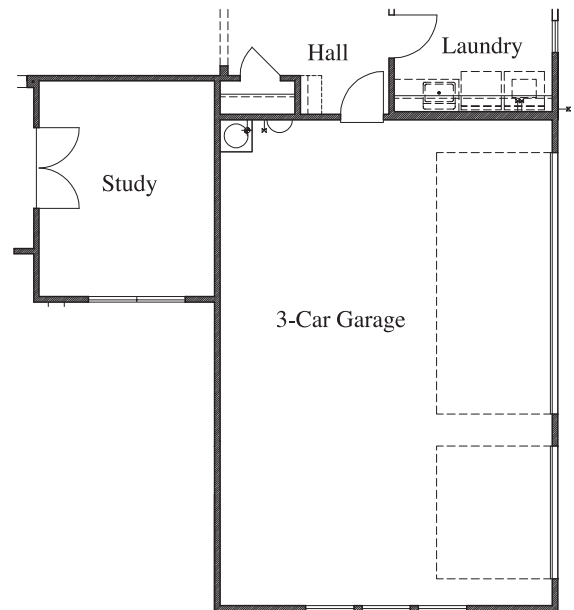

Texas Built • Texas Owned • Texas Proud

PRADERA RIDGE

Plan 2569 • Options

Enlarged Covered Patio

42" x 42" Mudset Shower with Stand-Alone Tub at Master Bath

Large Mudset Shower with Stand-Alone Tub at Master Bath

Mudset Shower with Seat & Niche at Bath 2

Cabinets at Laundry

Fireplace at Family Room

3-Car Garage