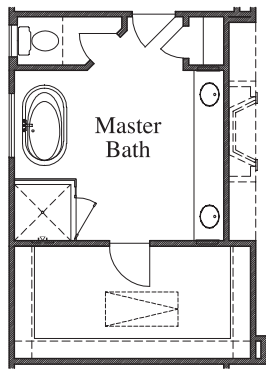

PRADERA RIDGE

Plan 2569 • 2,569 square feet

ELEVATION A

ELEVATION B

ELEVATION C

ELEVATION D

TEXAS-HOMES.COM

*These are artist renderings and actual elevation detailing are subject to change.
Refer to Sales Counselor and review actual blueprint. Rev. 02.17.23*

TEXAS HOMES

Texas Built • Texas Owned • Texas Proud

PRADERA RIDGE

Plan 2569 • 2,569 square feet

TEXAS-HOMES.COM

Actual room dimensions may vary. See a sales counselor for more information. Rev. 02.17.23

TEXAS HOMES

Texas Built • Texas Owned • Texas Proud

PRADERA RIDGE

Plan 2569 • Options

Enlarged Covered Patio

42" x 42" Mudset Shower with Stand-Alone Tub at Master Bath

Large Mudset Shower with Stand-Alone Tub at Master Bath

Mudset Shower with Seat & Niche at Bath 2

Cabinets at Laundry

Fireplace at Family Room

3-Car Garage