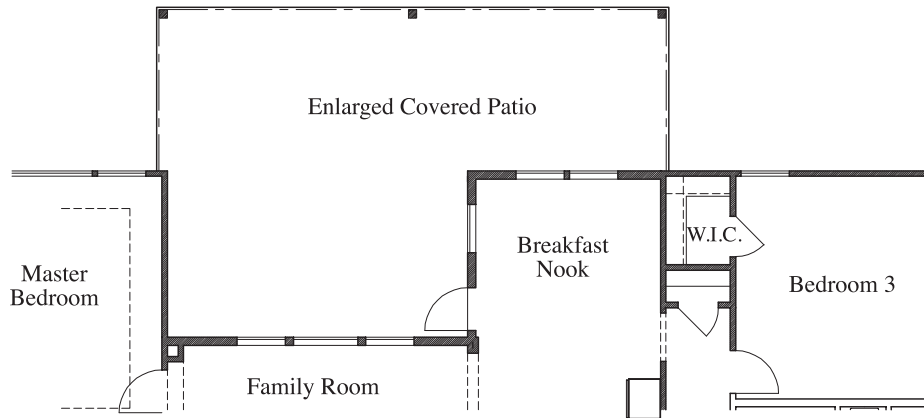

TEXAS HOMES

Texas Built • Texas Owned • Texas Proud

PRADERA RIDGE

Plan 2569 • 2,569 square feet

TEXAS-HOMES.COM

Actual room dimensions may vary. See a sales counselor for more information. Rev. 02.17.23

TEXAS HOMES

Texas Built • Texas Owned • Texas Proud

PRADERA RIDGE

Plan 2569 • Options

Enlarged Covered Patio

42" x 42" Mudset Shower with Stand-Alone Tub at Master Bath

Large Mudset Shower with Stand-Alone Tub at Master Bath

Mudset Shower with Seat & Niche at Bath 2

Cabinets at Laundry

Fireplace at Family Room

3-Car Garage