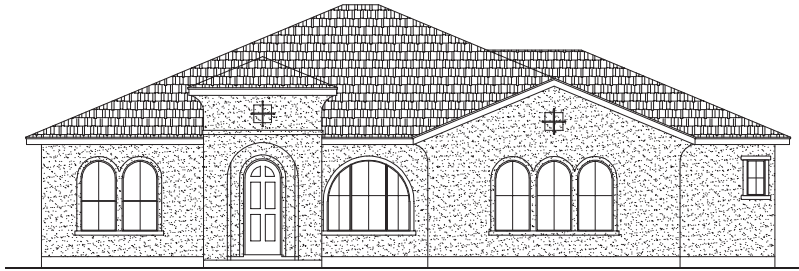

PRADERA RIDGE

Plan 2569 • 2,569 square feet

ELEVATION A

ELEVATION B

ELEVATION C

ELEVATION D

TEXAS-HOMES.COM

*These are artist renderings and actual elevation detailing are subject to change.
Refer to Sales Counselor and review actual blueprint. Rev. 02.17.23*

TEXAS HOMES

Texas Built • Texas Owned • Texas Proud

PRADERA RIDGE

Plan 2569 • 2,569 square feet

TEXAS-HOMES.COM

Actual room dimensions may vary. See a sales counselor for more information. Rev. 02.17.23

TEXAS HOMES

Texas Built • Texas Owned • Texas Proud

PRADERA RIDGE

Plan 2569 • Options

Enlarged Covered Patio

42" x 42" Mudset Shower with Stand-Alone Tub at Master Bath

Large Mudset Shower with Stand-Alone Tub at Master Bath