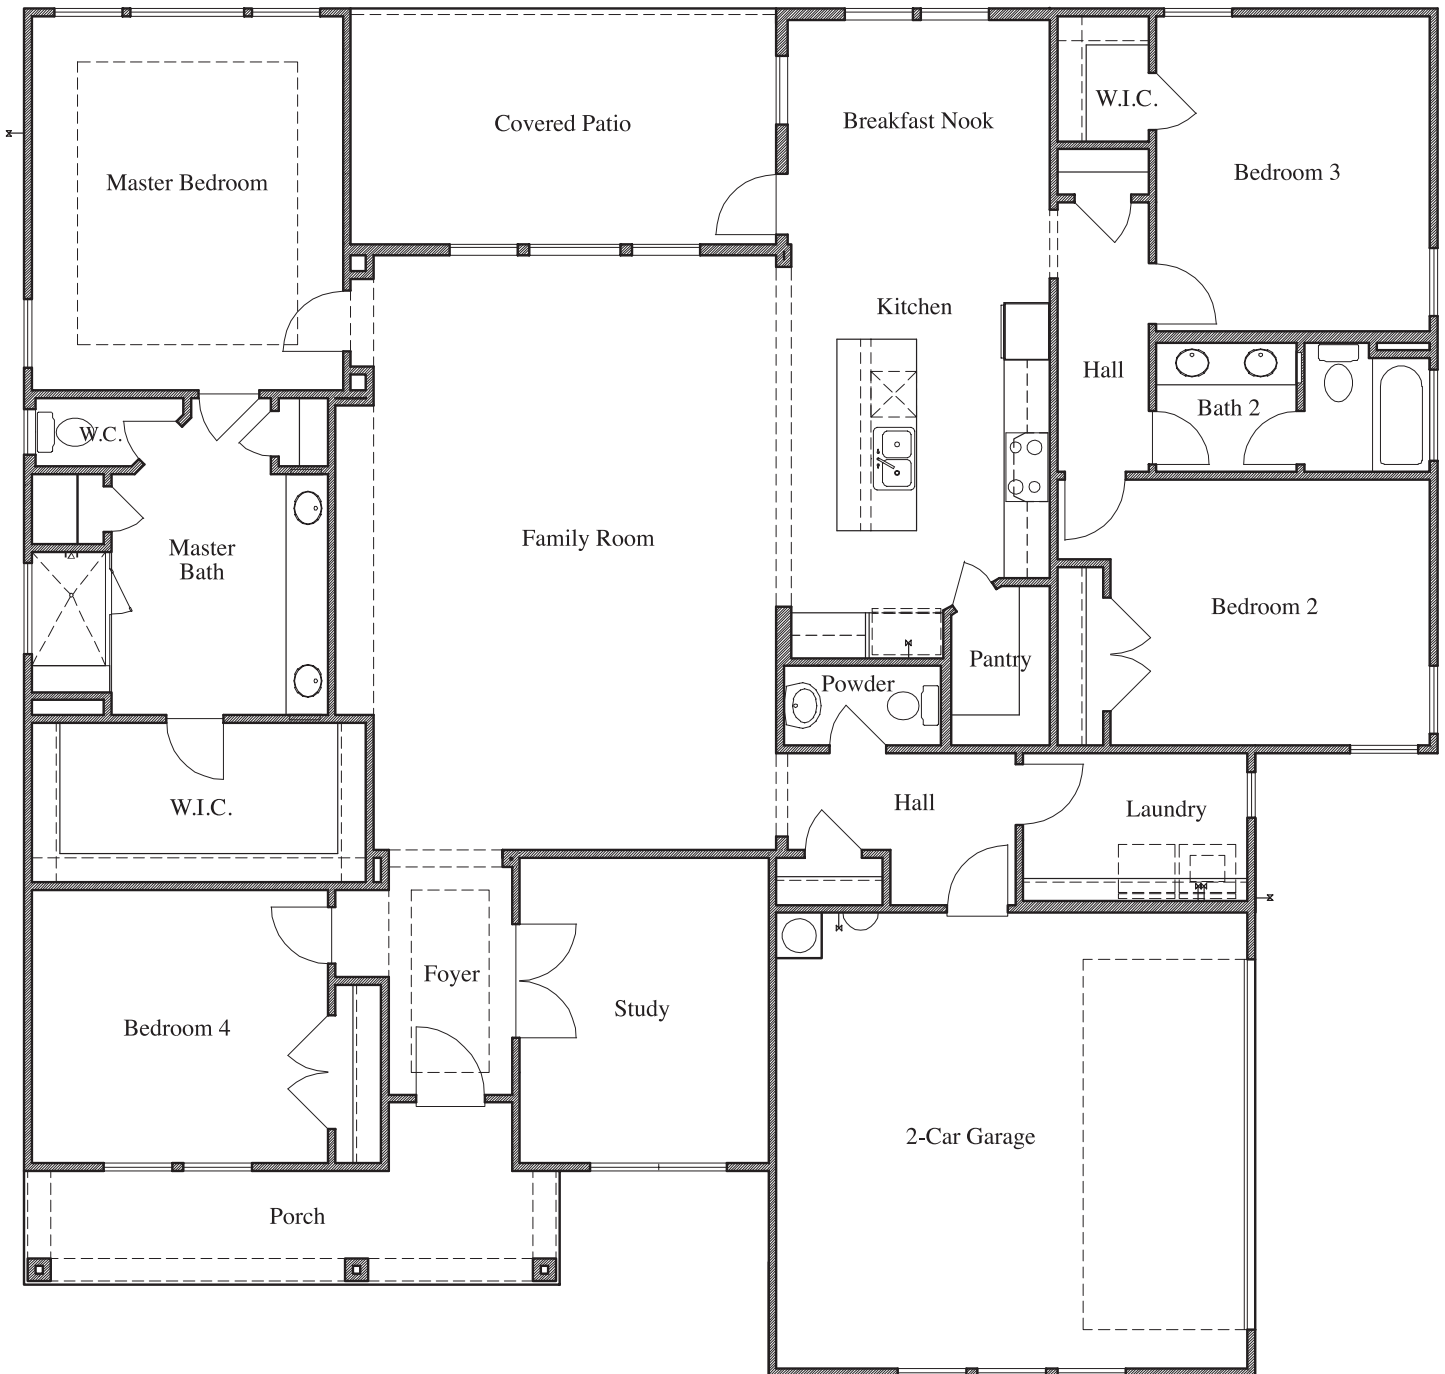

PRADERA RIDGE

Plan 2569 • 2,569 square feet

ELEVATION A

ELEVATION B

ELEVATION C

ELEVATION D

TEXAS-HOMES.COM

*These are artist renderings and actual elevation detailing are subject to change.
Refer to Sales Counselor and review actual blueprint. Rev. 02.17.23*

TEXAS HOMES

Texas Built • Texas Owned • Texas Proud

PRADERA RIDGE

Plan 2569 • 2,569 square feet

TEXAS-HOMES.COM

Actual room dimensions may vary. See a sales counselor for more information. Rev. 02.17.23

TEXAS HOMES

Texas Built • Texas Owned • Texas Proud

PRADERA RIDGE

Plan 2569 • Options

Enlarged Covered Patio

42" x 42" Mudset Shower with Stand-Alone Tub at Master Bath

Large Mudset Shower with Stand-Alone Tub at Master Bath

Mudset Shower with Seat & Niche at Bath 2

Cabinets at Laundry

Fireplace at Family Room

3-Car Garage